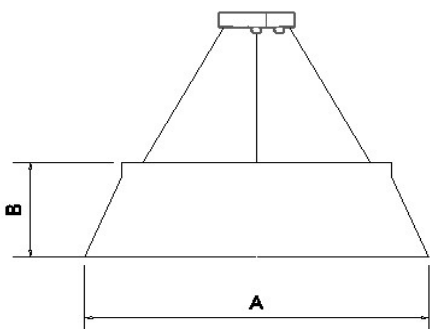

Hollow center top with led / Centre ouvert et éclairage Led

| MODEL | A | B |
|---------|-----|----|
| Mesa-15 | 15" | 5" |
| Mesa-23 | 23" | 6" |
| Mesa-36 | 36" | 8" |

ORDERING SPECIFICATION / SPÉCIFICATION DE COMMANDE