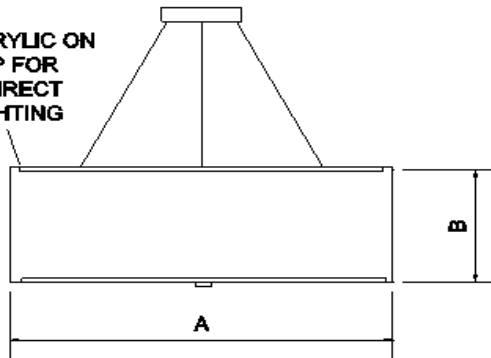

SAFI 520

Miora

ORDERING SPECIFICATION / SPÉCIFICATION DE COMMANDE

PROJECT / PROJET

SPEC TYPE

NOTES

ACRYLIC ON TOP FOR INDIRECT LIGHTING

MODEL	A	B
520-16	16"	4"
520-24	24"	7"
520-36	36"	8"