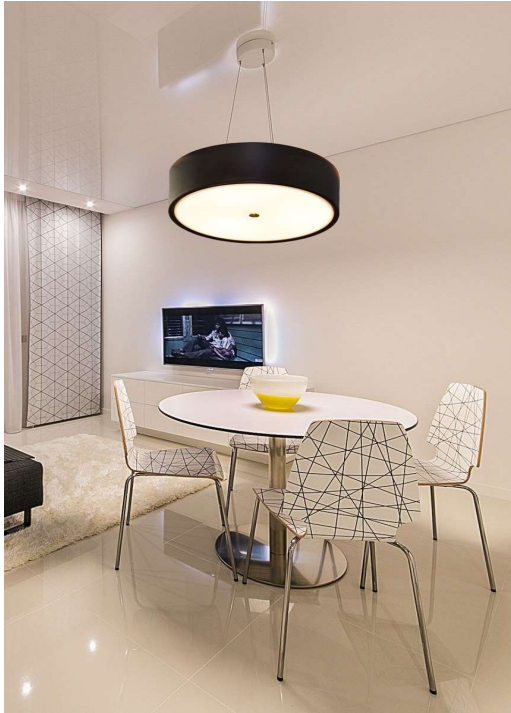

SAFI 520

Miora

ORDERING SPECIFICATION / SPÉCIFICATION DE COMMANDE

PROJECT / PROJET

SPEC TYPE

NOTES

ACRYLIC ON TOP FOR INDIRECT LIGHTING

MODEL	A	B
520-16	16"	4"
520-24	24"	7"
520-36	36"	8"